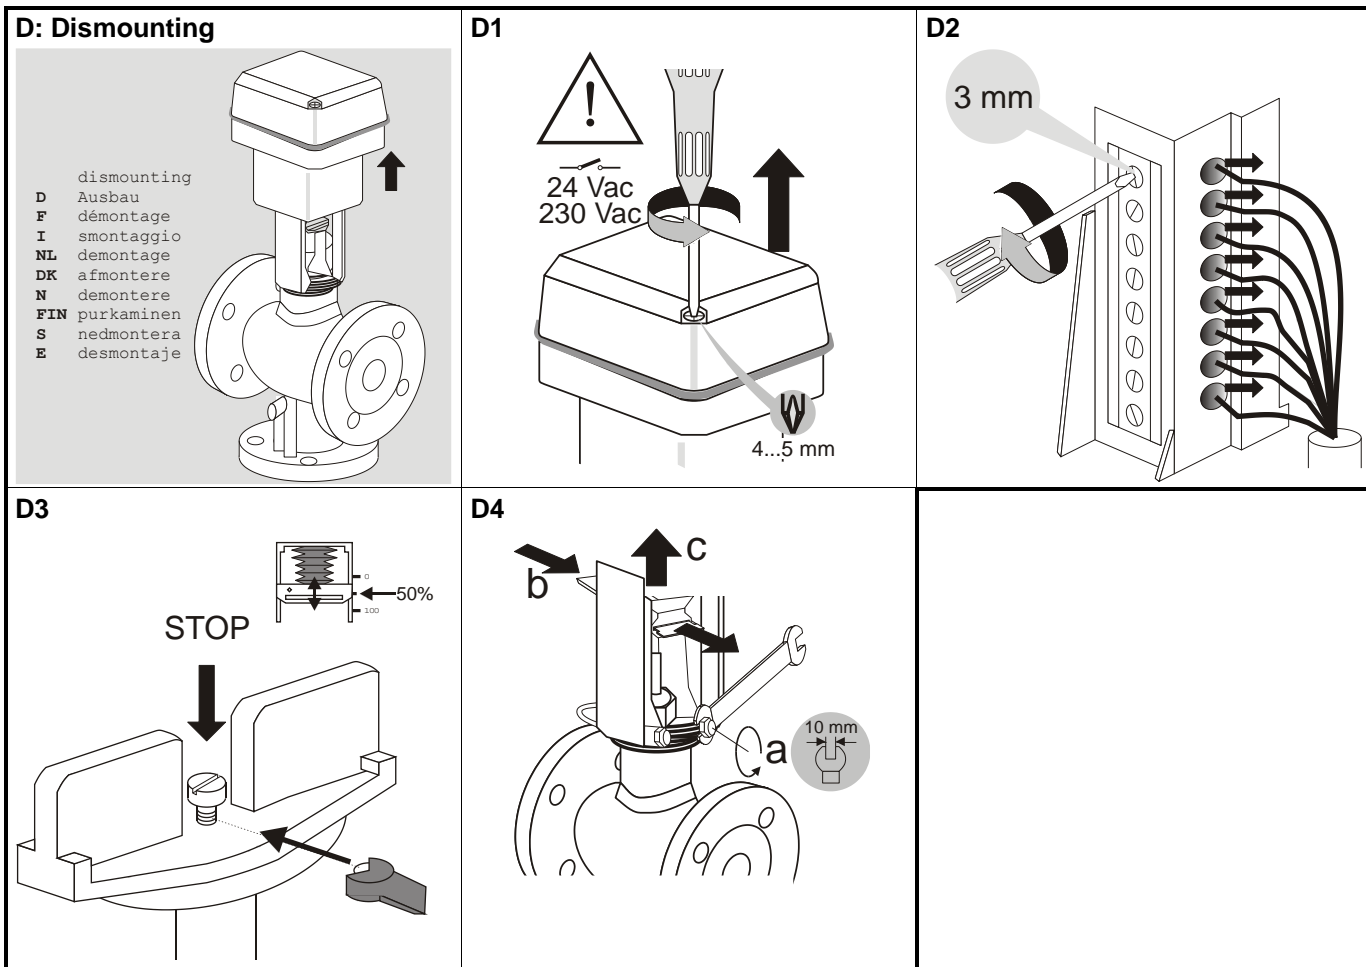

ML6425A,B

Electric Linear Valve Actuator

INSTALLATION INSTRUCTIONS

A1-A7: Installation

Home and Building Technologies

Honeywell GmbH
Böblinger Strasse 17
71101 Schönaich, Germany

MU1B-0235GE51 R0821F

Subject to change without notice.