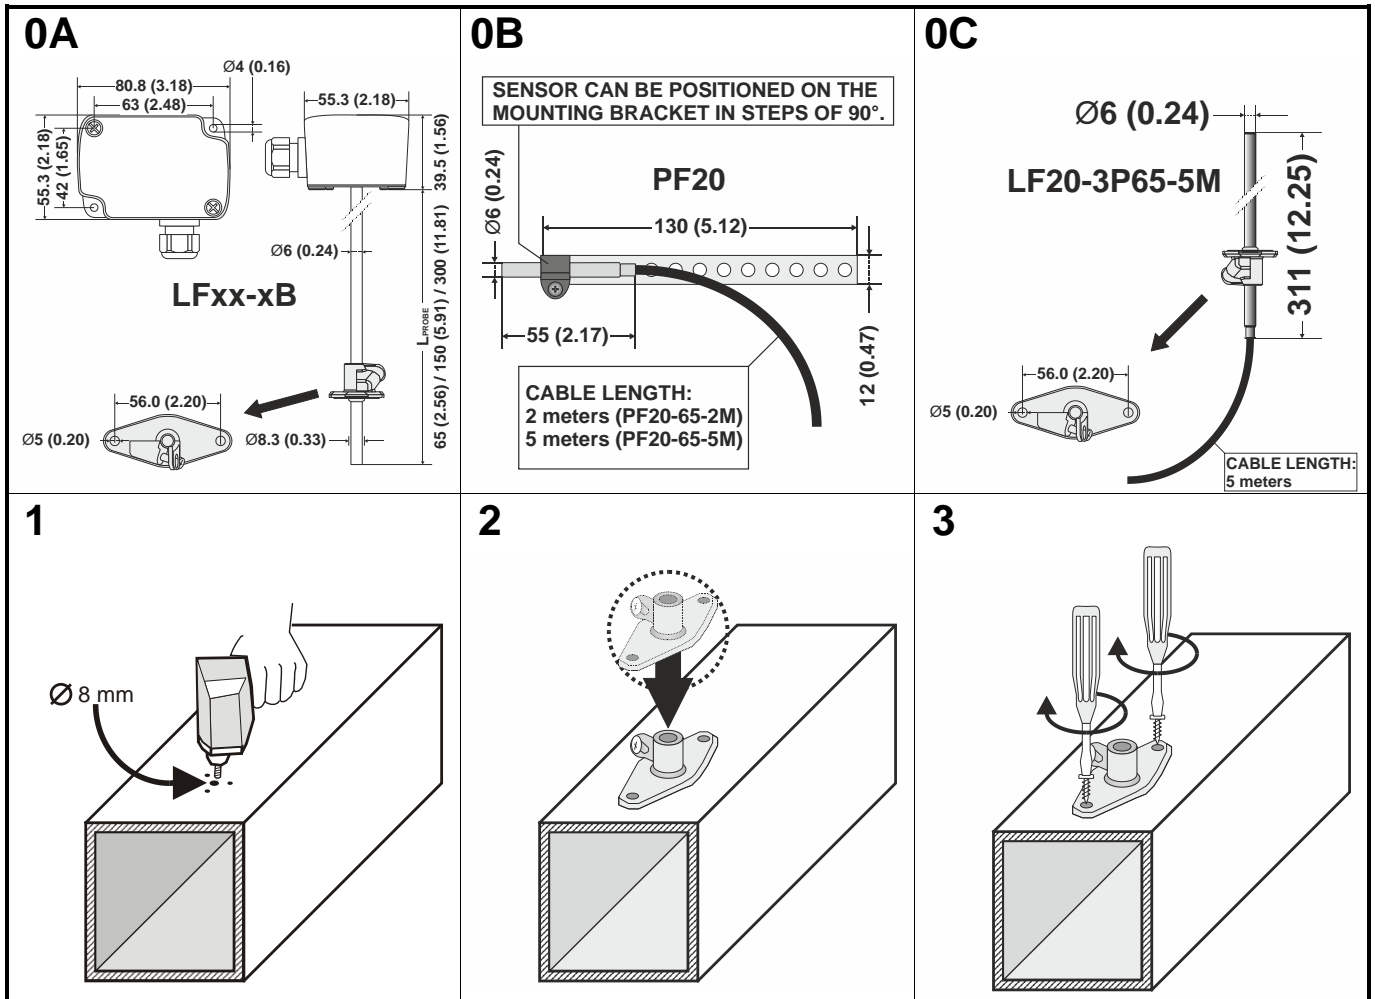

LF Duct Temperature Sensors

MOUNTING INSTRUCTIONS

Automation and Control Solutions

Honeywell GmbH
Böblinger Strasse 17
71101 Schönaich, Germany
Phone +49 (0) 7031 637 01
Fax +49 (0) 7031 637 740
<http://ecc.emea.honeywell.com>