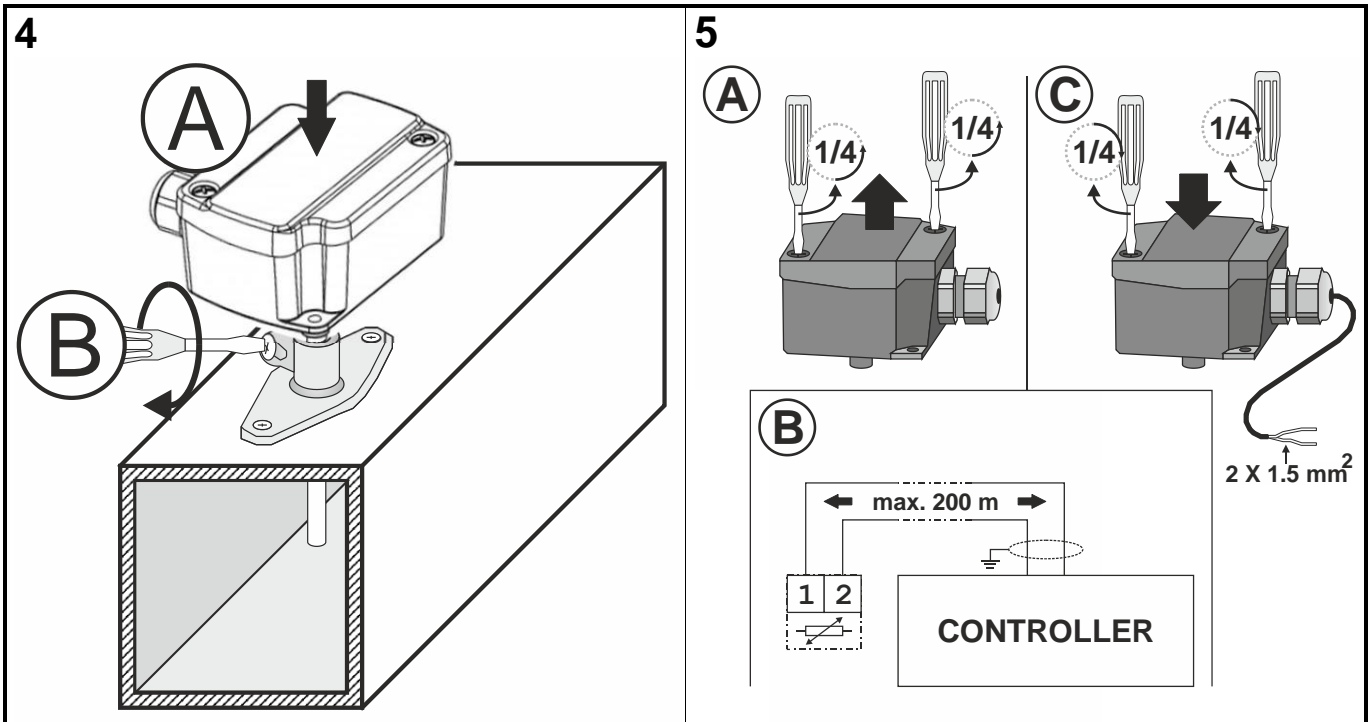

LF Duct Temperature Sensors

MOUNTING INSTRUCTIONS

Automation and Control Solutions

Honeywell GmbH
Böblinger Strasse 17
71101 Schönaich, Germany
Phone +49 (0) 7031 637 01
Fax +49 (0) 7031 637 740
<http://ecc.emea.honeywell.com>